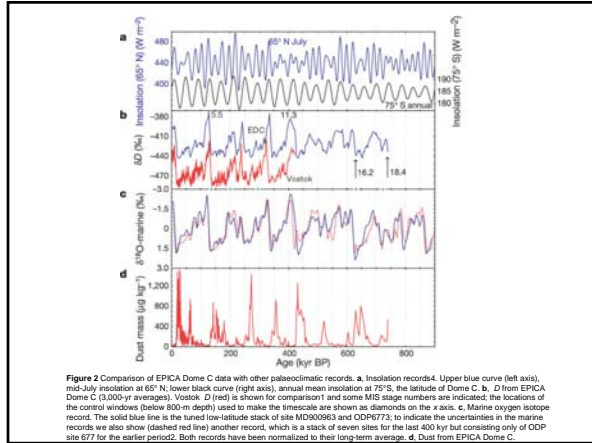

# Ice core paleotemperature

Quelccaya Ice Cap - Peru  
[http://www.ngdc.noaa.gov/paleo/slides/slideset/20/20\\_401\\_bslide.html](http://www.ngdc.noaa.gov/paleo/slides/slideset/20/20_401_bslide.html)

---